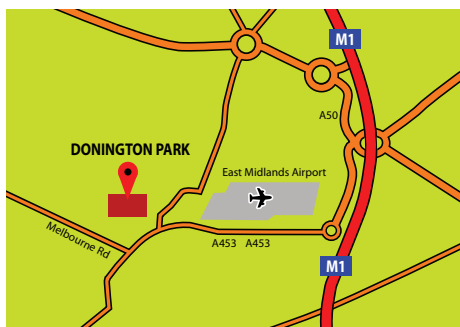

Donington Park is situated right at the heart of England, just minutes from M1 Junction 23A or Junction 24 southbound.

SAT NAV ADDRESS Donington Park,
Castle Donington, Derby, DE74 2RP

**cranes
& access**